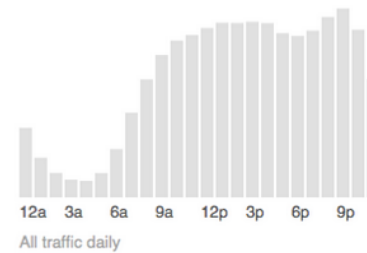

Rose diagram (polar area)

Heatmap

House Hunting All Day, Every Day

Most people search for homes on Mondays at 9:00 PM. When are you window shopping?

13k 3 13k

Like Tweet +1 5

All Traffic Computer Mobile All States

All States

powered by trulia

Based on traffic on [Trulia.com](#) and [Trulia Mobile](#) between June and August 2011. "Computer" traffic includes all house hunting activity coming from desktops and laptop computers while "Mobile" includes app and mobile web traffic from cell phones and tablets. Times are normalized for their respective timezones.