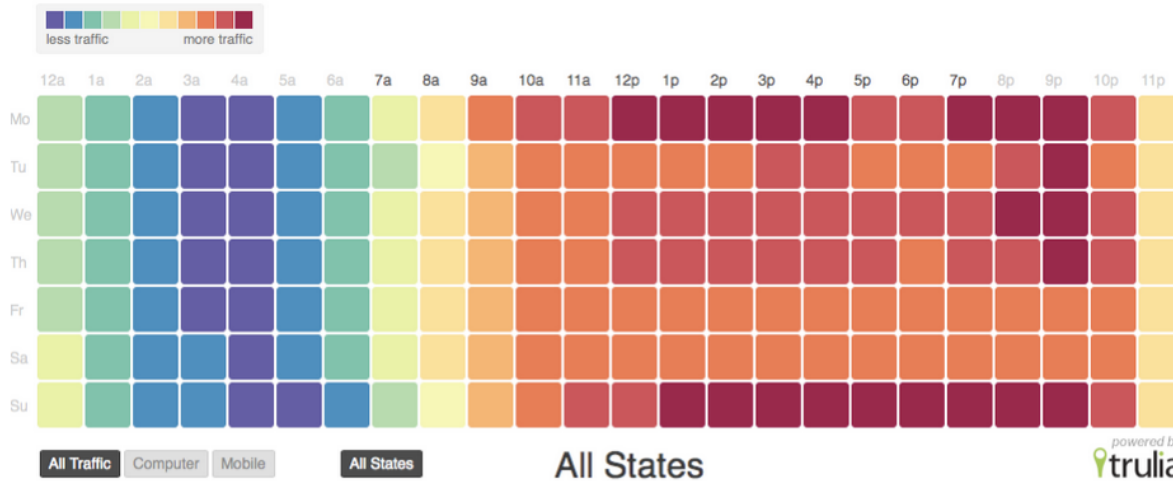

INTRUDER IN THE DUST
William Faulkner
1948

sentence drawings

Visualisation de données temporelles

Bien sur: le line chart

Exports and Imports to and from DENMARK & NORWAY from 1700 to 1780.

ou encore : Minard

Rose diagram (polar area)

Heatmap

House Hunting All Day, Every Day

Most people search for homes on Mondays at 9:00 PM. When are you window shopping?

13k 3 13k

Like Tweet +1 5

All Traffic Computer Mobile All States

All States

powered by trulia

Based on traffic on [Trulia.com](#) and [Trulia Mobile](#) between June and August 2011. "Computer" traffic includes all house hunting activity coming from desktops and laptop computers while "Mobile" includes app and mobile web traffic from cell phones and tablets. Times are normalized for their respective timezones.