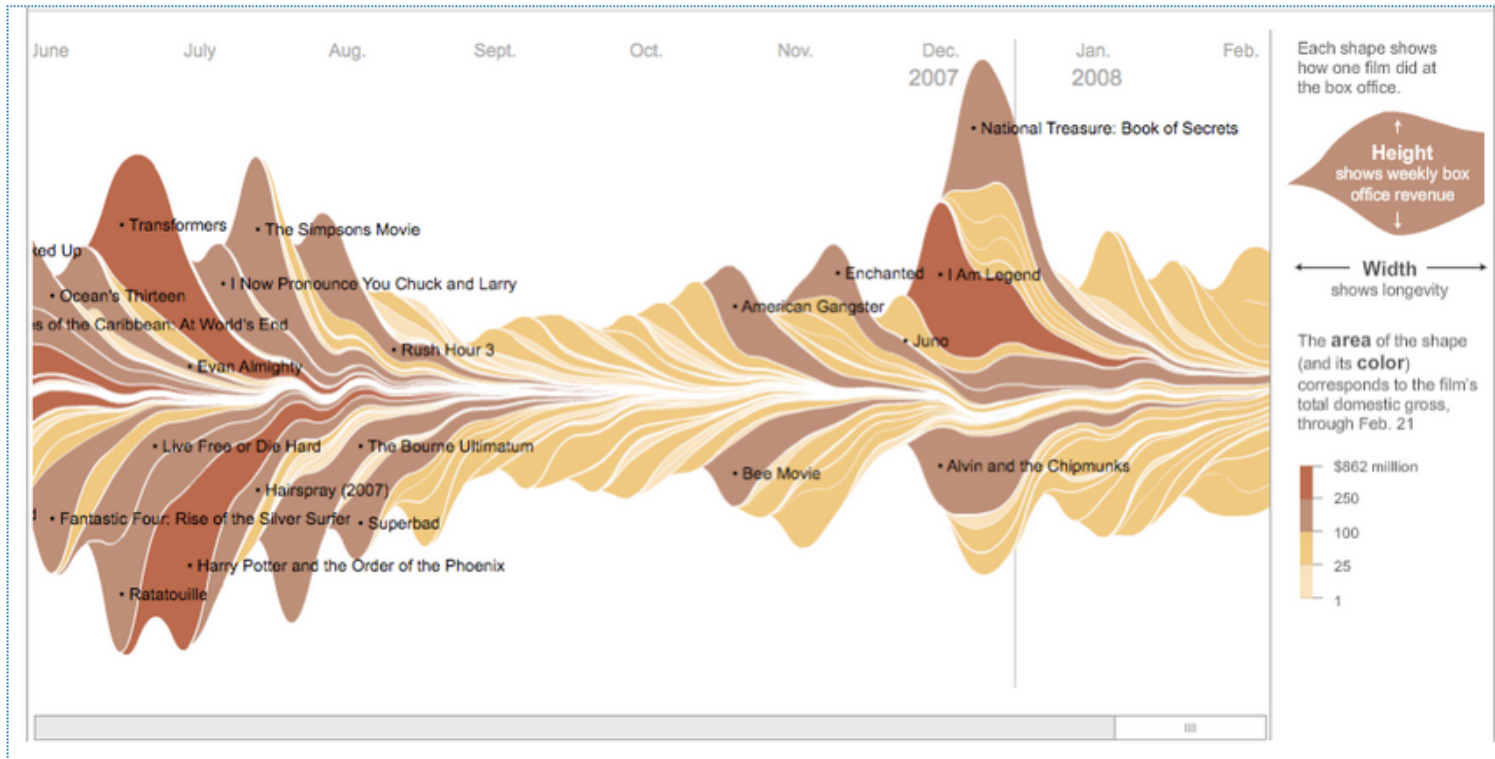

INTRUDER IN THE DUST
William Faulkner
1948

sentence drawings

Visualisation de données temporelles

Bien sur: le line chart

Exports and Imports to and from DENMARK & NORWAY from 1700 to 1780.

ou encore : Minard

Rose diagram (polar area)

Heatmap

House Hunting All Day, Every Day

Most people search for homes on Mondays at 9:00 PM. When are you window shopping?

13k 3 13k

Like Tweet +1 5

All Traffic Computer Mobile All States

All States

powered by trulia

Based on traffic on [Trulia.com](#) and [Trulia Mobile](#) between June and August 2011. "Computer" traffic includes all house hunting activity coming from desktops and laptop computers while "Mobile" includes app and mobile web traffic from cell phones and tablets. Times are normalized for their respective timezones.

Gapminder

divide and conquer

Growth of Walmart

Streamgraph

Eventflow

Eventlow